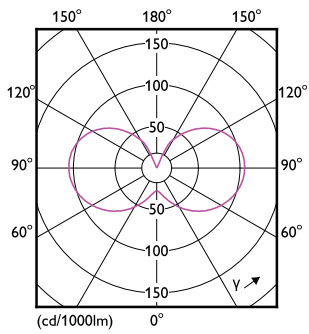

Light Distribution Diagram - CorePro LEDCandleND6.5-60W B35 E14827FRG