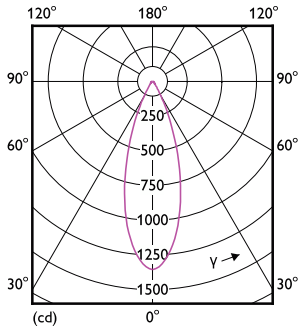

Abmessungsskizzen

Product	D	C
MAS LED ExpertColor 7.5-43W MR16 930 36D	50,5 mm	46 mm

Photometrische Daten

Accent Lighting Spots - MAS LED ExpertColor 7.5-43W MR16 930 36D

Spectral Power Distribution Colour - MAS LED ExpertColor 7.5-43W MR16 930 36D

MASTER LEDspot MR16 ExpertColor

Photometrische Daten

Light Distribution Diagram - MAS LED ExpertColor 7.5-43W MR16 930 36D

Lebensdauer

Life Expectancy Diagram

Lumen Maintenance Diagram - MAS LED ExpertColor 7.5-43W MR16 930 36D