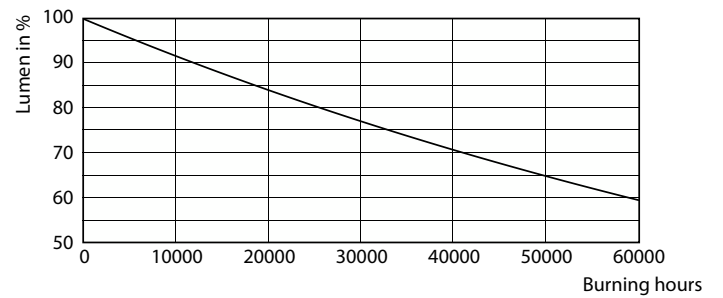

Accent Lighting Spots - MAS ExpertColor 14.8-75W 927 AR111 45D

Light Distribution Diagram - MAS ExpertColor 14.8-75W 927 AR111 45D

Lebensdauer

Life Expectancy Diagram

Lumen Maintenance Diagram - MAS ExpertColor 14.8-75W 927 AR111 45D