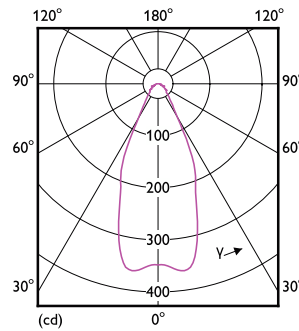

Light Distribution Diagram - MAS ExpertColor 14.8-75W 927 AR111 45D