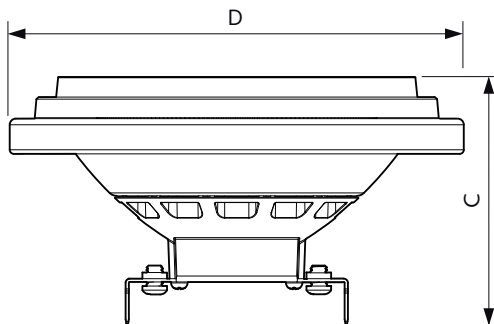

Abmessungsskizzen

Product	D	C
MAS ExpertColor 14.8-75W 927 AR111 45D	111 mm	61 mm

MASTER LED-Spot ExpertColor AR111

Photometrische Daten

Spectral Power Distribution Colour - MAS ExpertColor 14.8-75W 927 AR111 45D